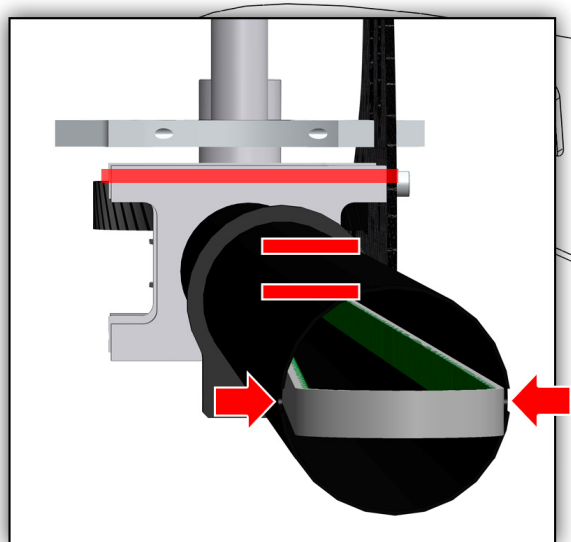

7

(L) = Loctite 243

minicopter

Diabolo 800+

8

(L) = Loctite 243

(L) D82 x 4

minicopter