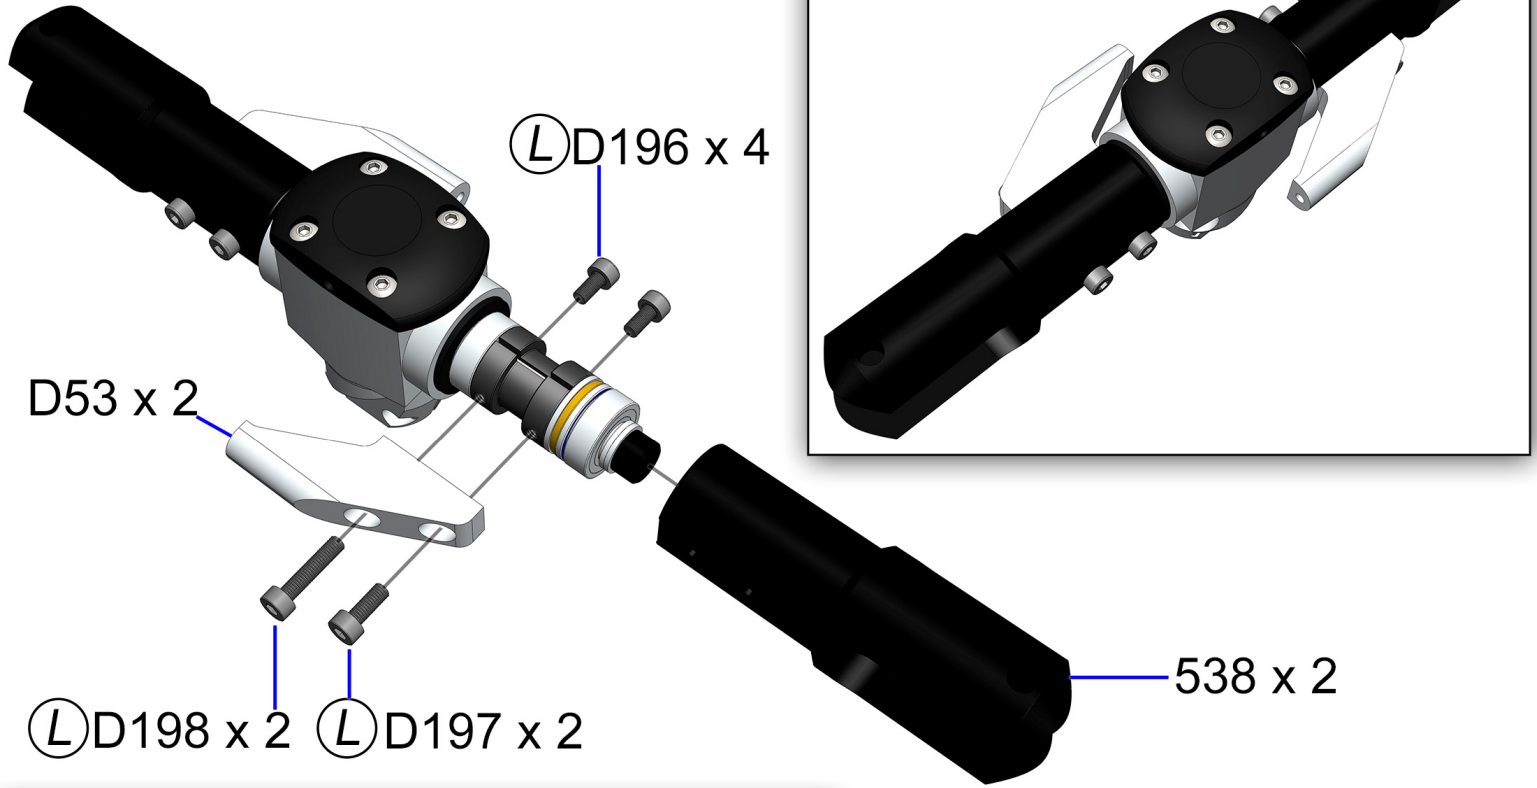

8 x 16
(blue)

8.2 x 16

580

521

(L) = Loctite 243

minicopter

Diabolo 800+

29