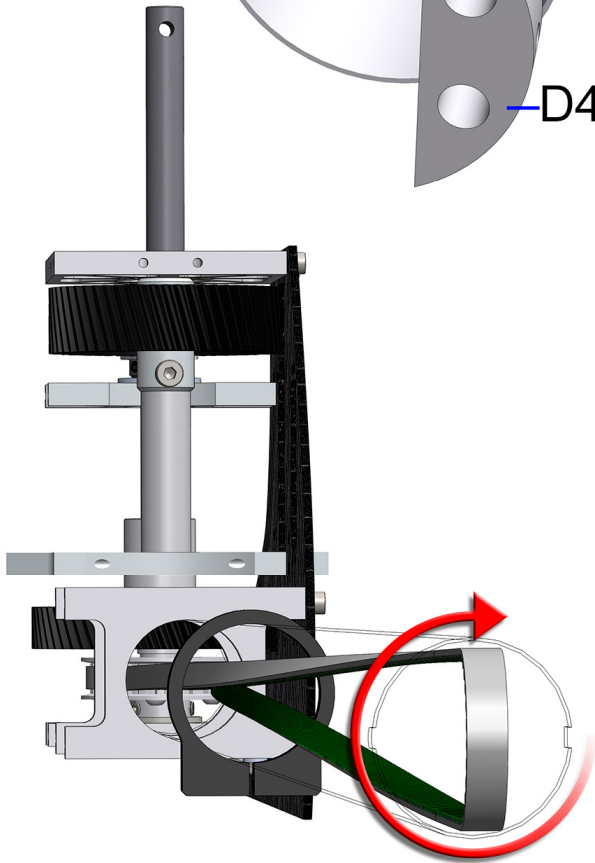

10

(L) = Loctite 243

minicopter

Diabolo 800+