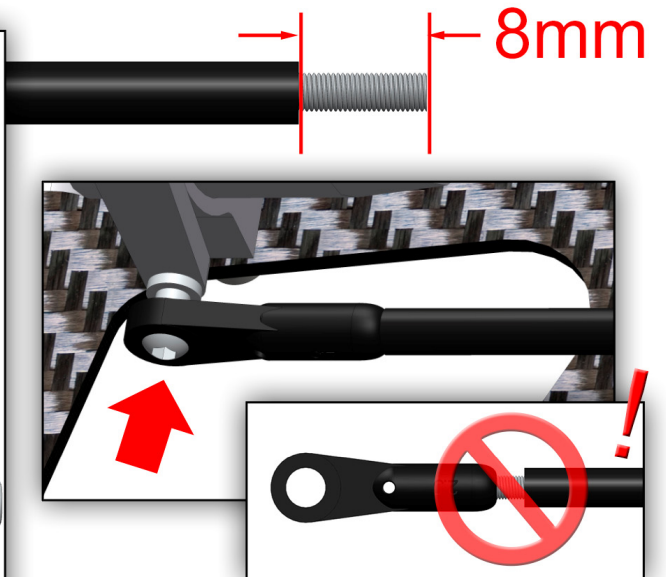

34

minicopter

Diabolo 800+

35

minicopter

Diabolo 800+

36

∅ 1.8mm
(5/64")