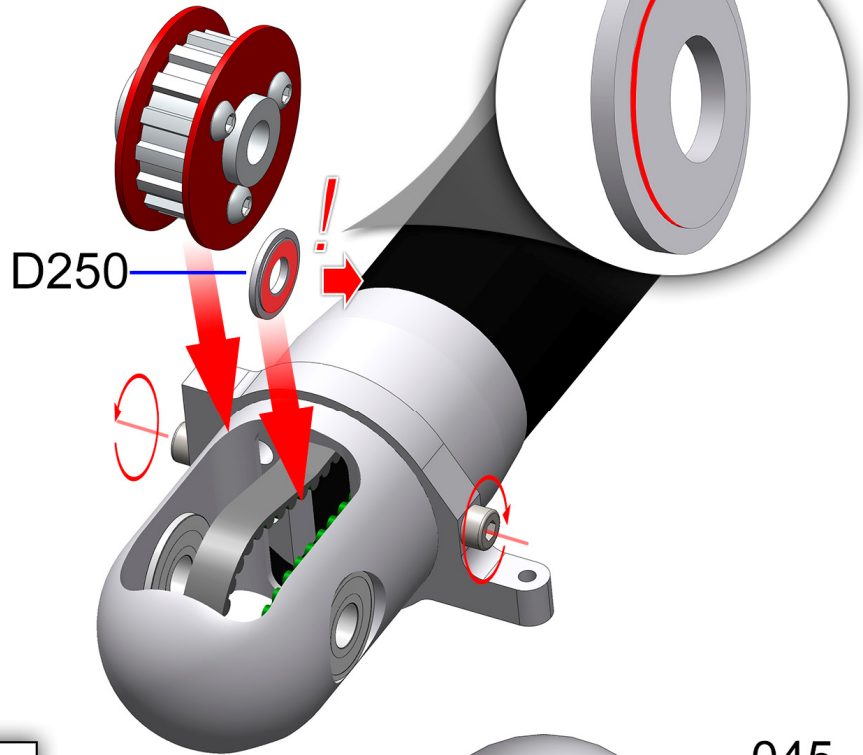

10

(L) = Loctite 243

minicopter

Diabolo 800+