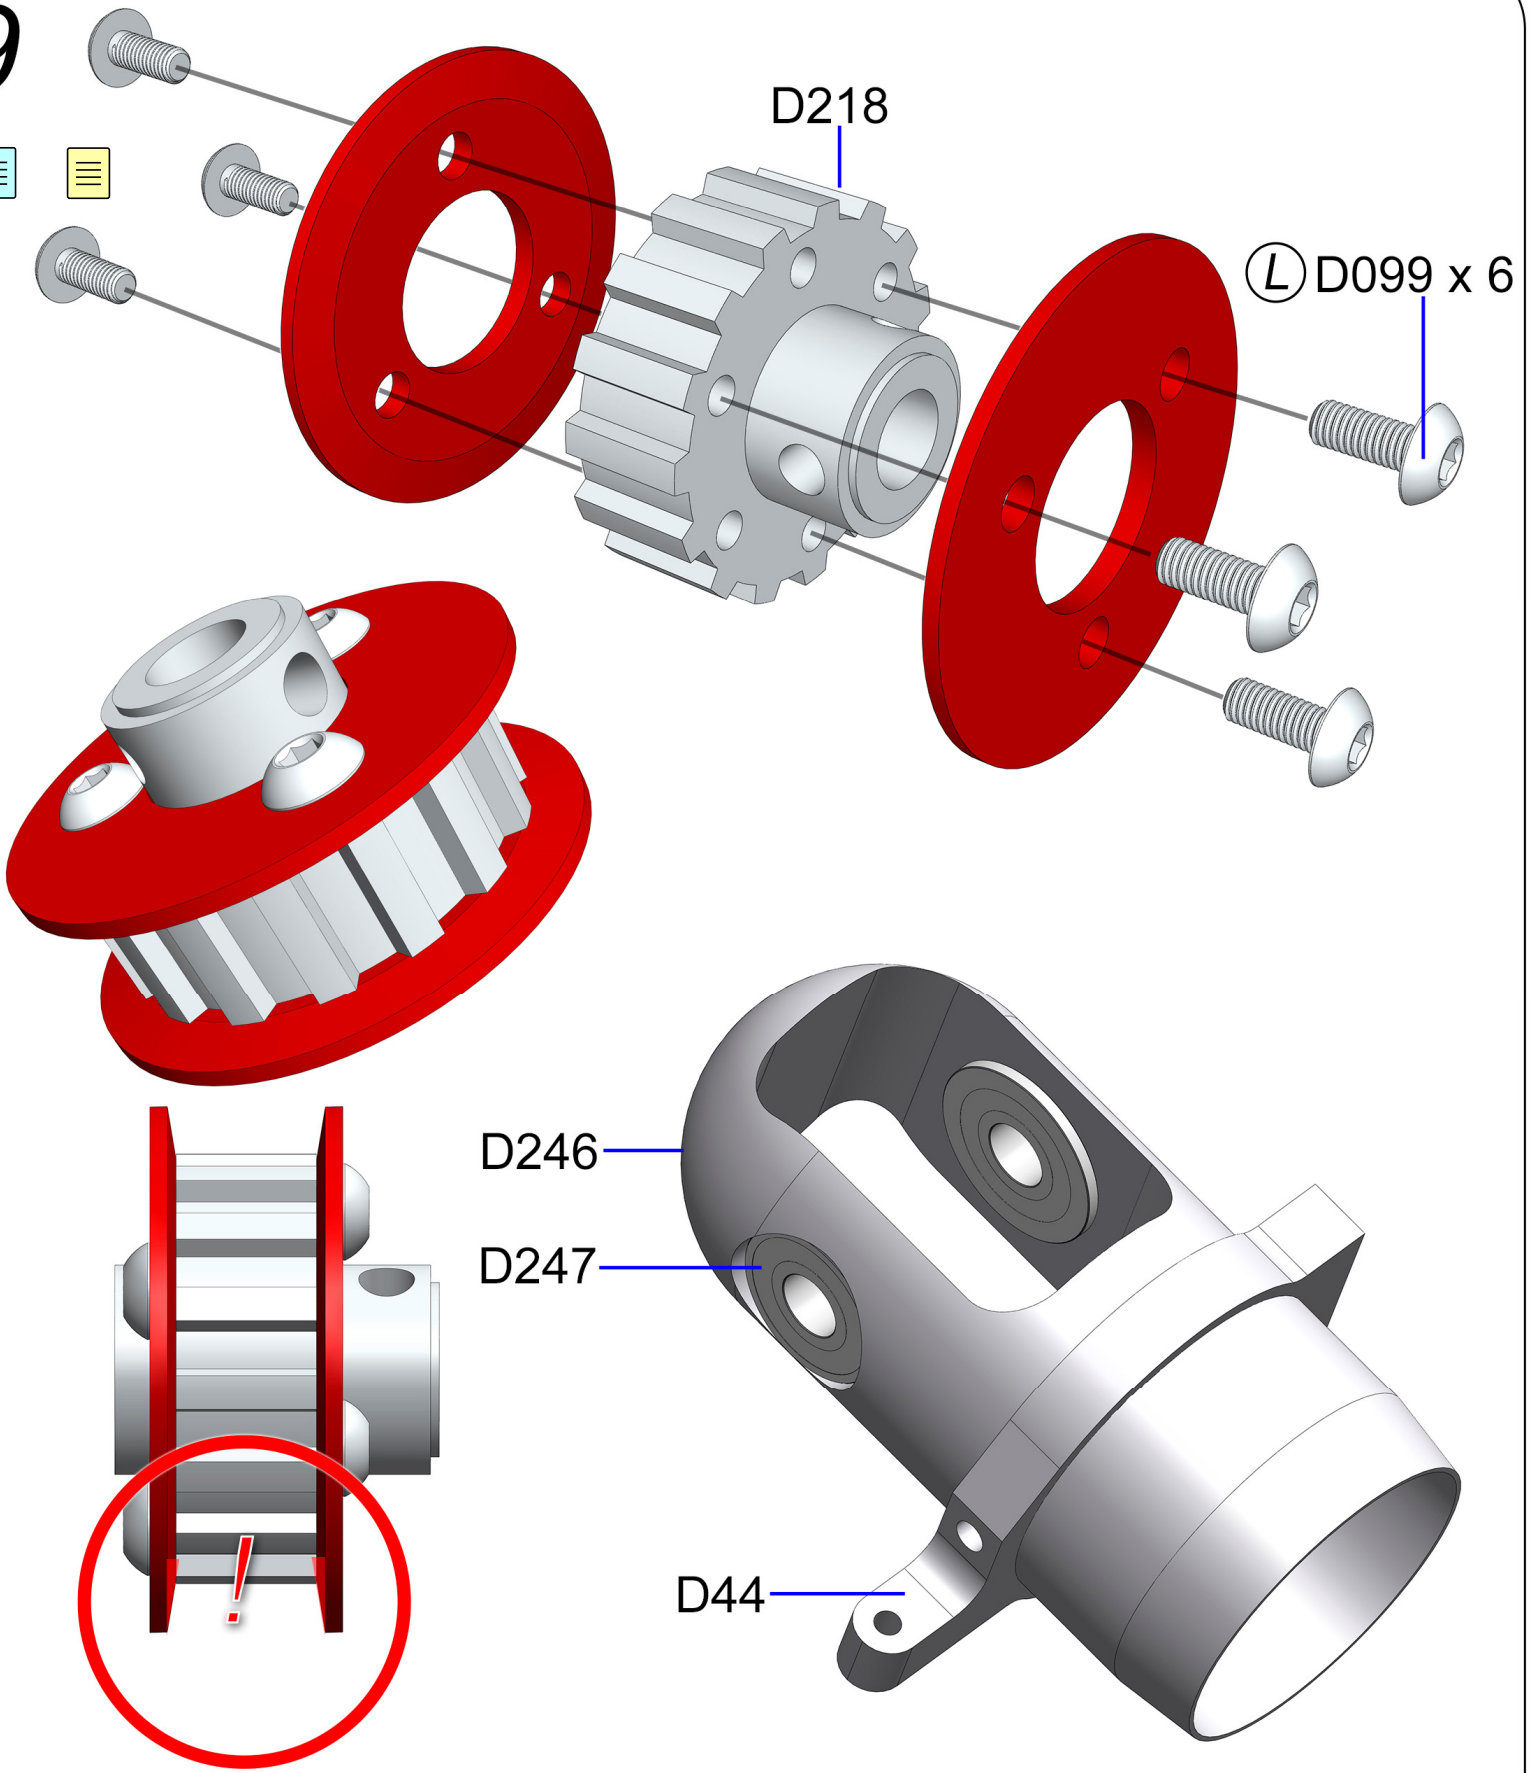

9

(L) = Loctite 243