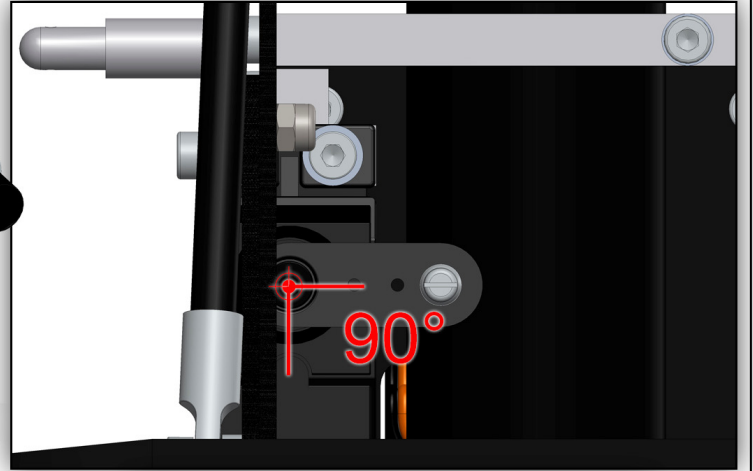

34

minicopter

Diabolo 800+

35

minicopter

Diabolo 800+

36

∅ 1.8mm
(5/64")