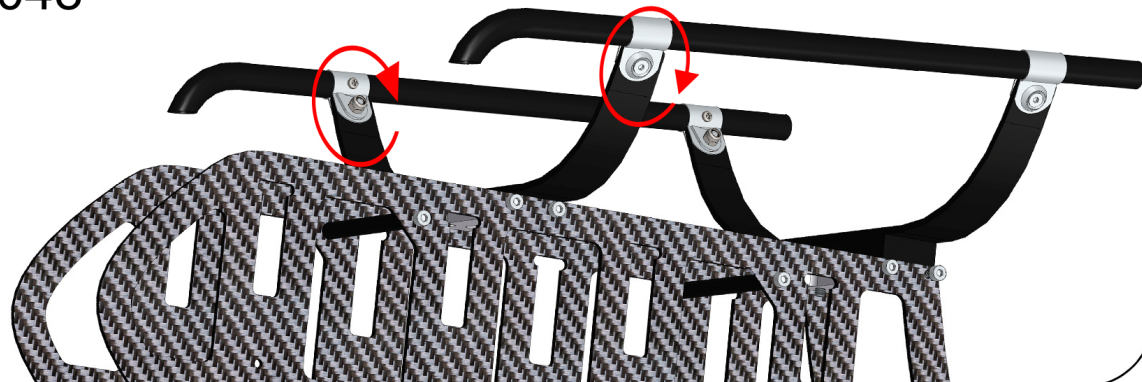

22

1.8mm

(L) = Loctite 243

minicopter

Diabolo 800+