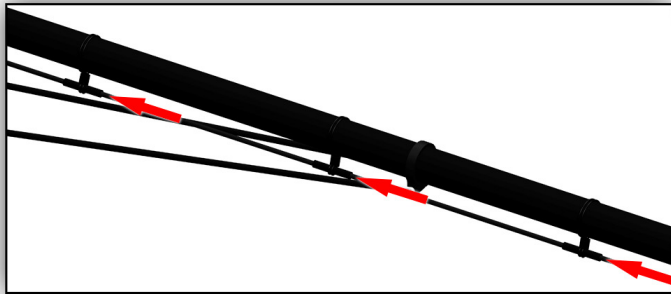

34

minicopter

Diabolo 800+

35

minicopter

Diabolo 800+

36

∅ 1.8mm
(5/64")