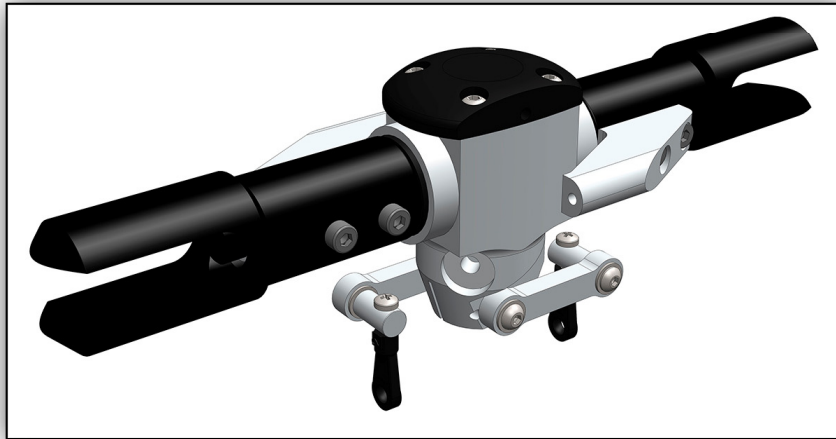

8 x 16
(blue)

8.2 x 16

580

521

(L) = Loctite 243

minicopter

Diabolo 800+

29