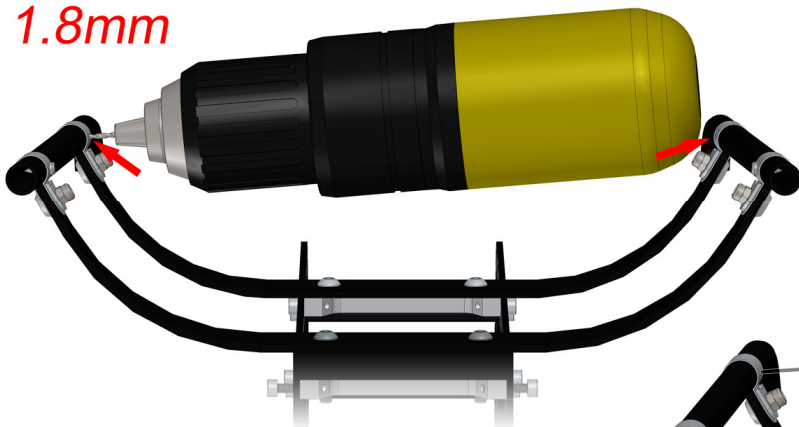

22

1.8mm

(L) = Loctite 243

minicopter

Diabolo 800+