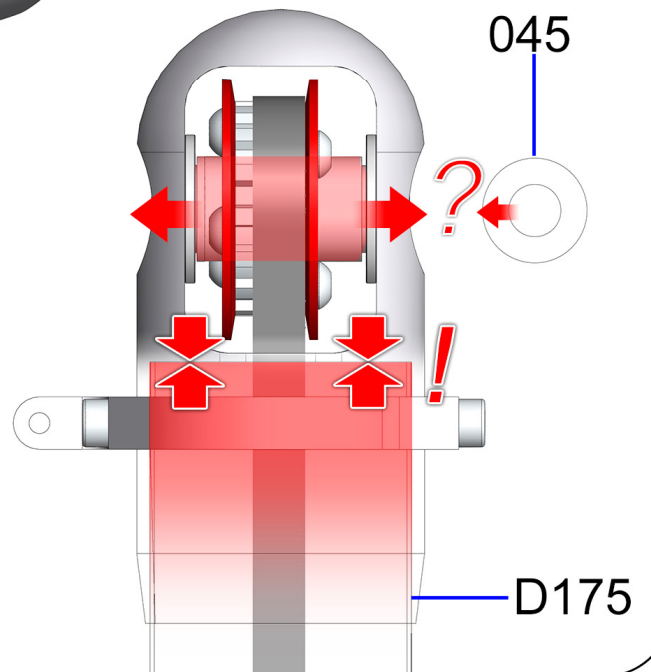

10

(L) = Loctite 243

minicopter

Diabolo 800+