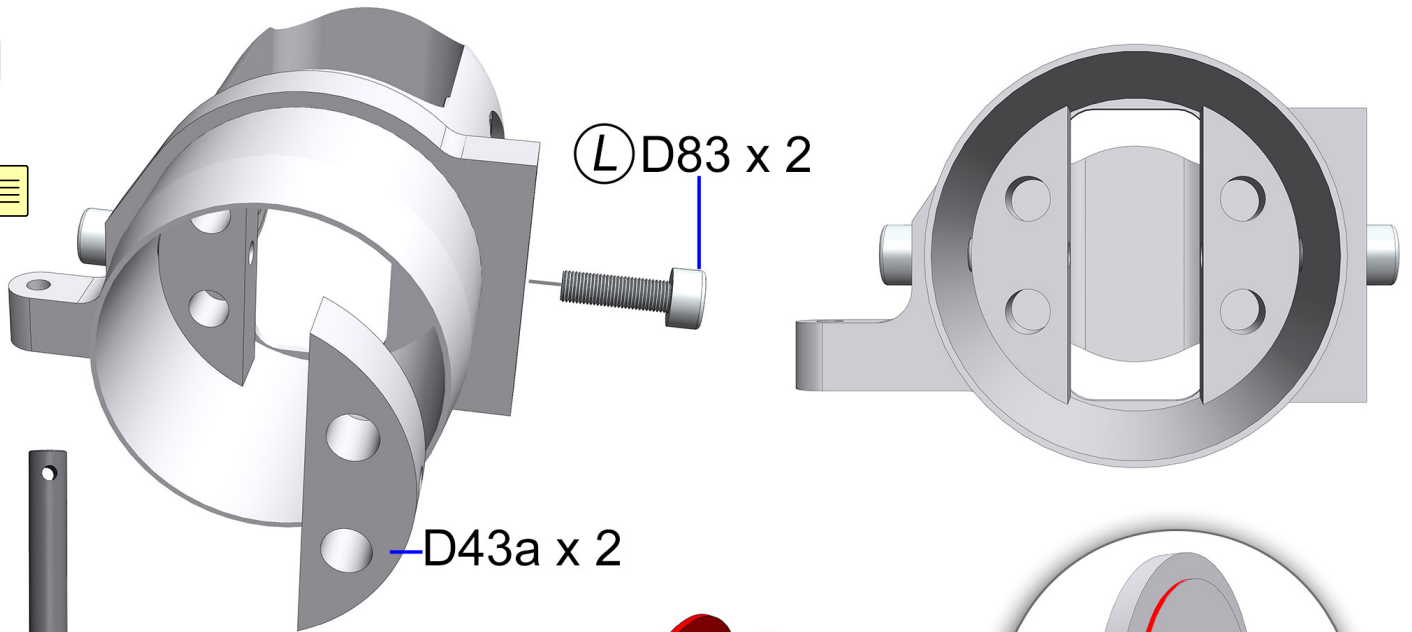

10

(L) = Loctite 243

minicopter

Diabolo 800+