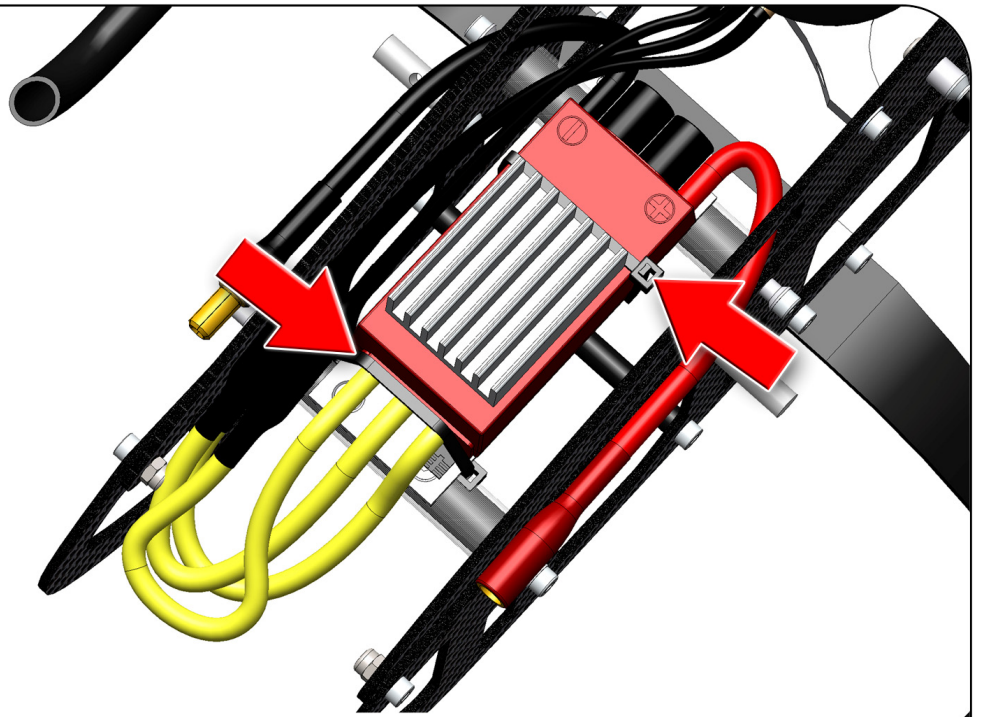

37

V1

292

* x 4

* { D126 = 90mm
D127 = 94mm
D128 = 100mm

minicopter

Diabolo 800+