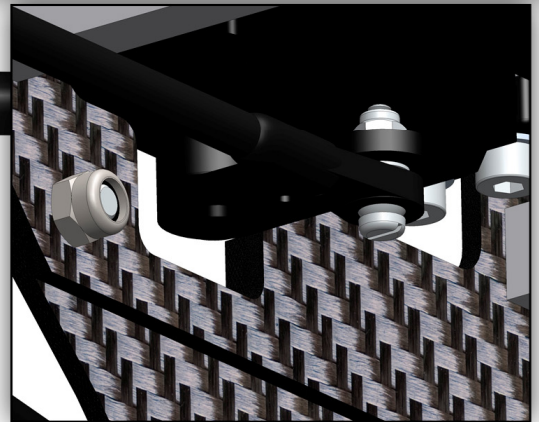

34

minicopter

Diabolo 800+

35

minicopter

Diabolo 800+

36

∅ 1.8mm
(5/64")