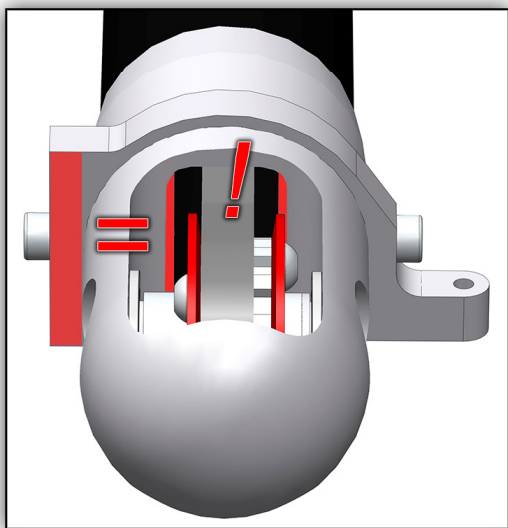

10

(L) = Loctite 243

minicopter

Diabolo 800+