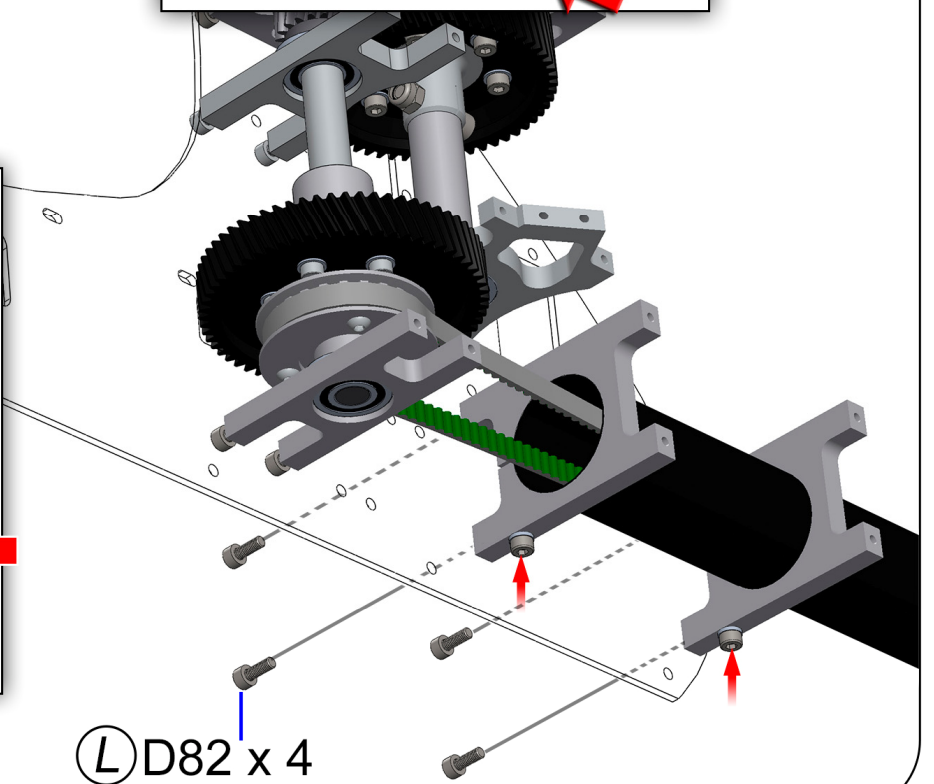

7

(L) = Loctite 243

minicopter

Diabolo 800+

8

(L) = Loctite 243

(L) D82 x 4

minicopter