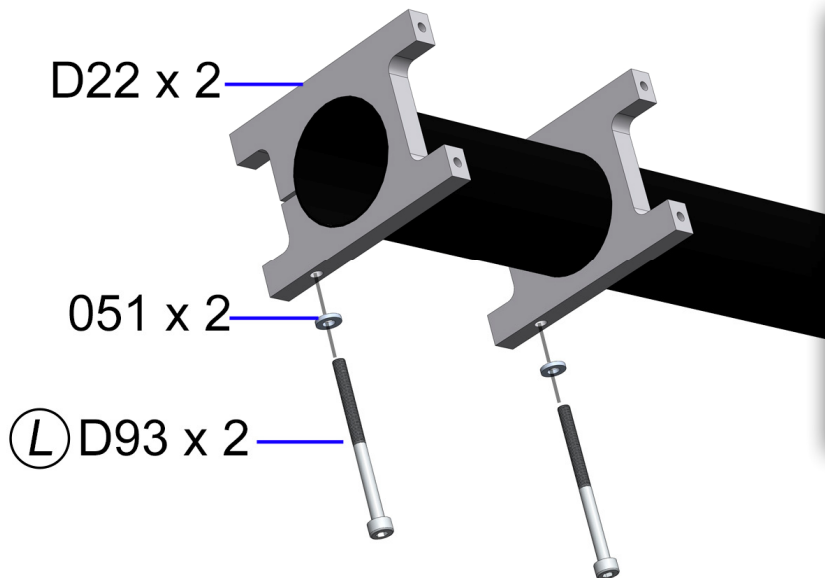

7

(L) = Loctite 243

minicopter

Diabolo 800+

8

(L) = Loctite 243

(L) D82 x 4

minicopter