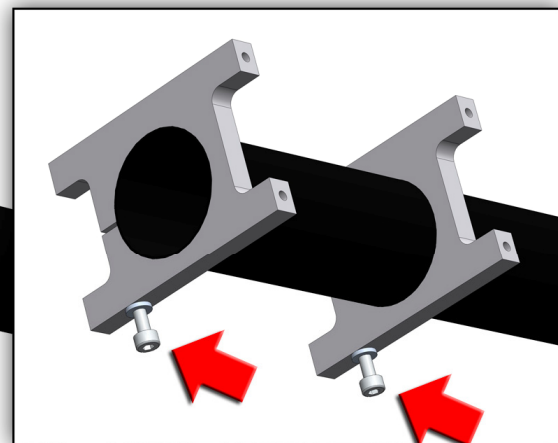

7

(L) = Loctite 243

minicopter

Diabolo 800+

8

(L) = Loctite 243

(L) D82 x 4

minicopter