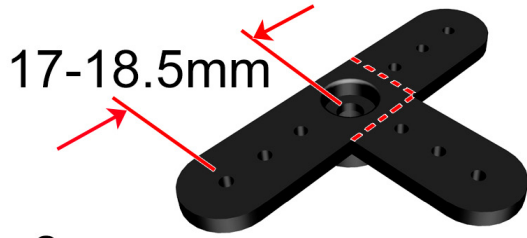

34

minicopter

Diabolo 800+

35

minicopter

Diabolo 800+

36

∅ 1.8mm
(5/64")