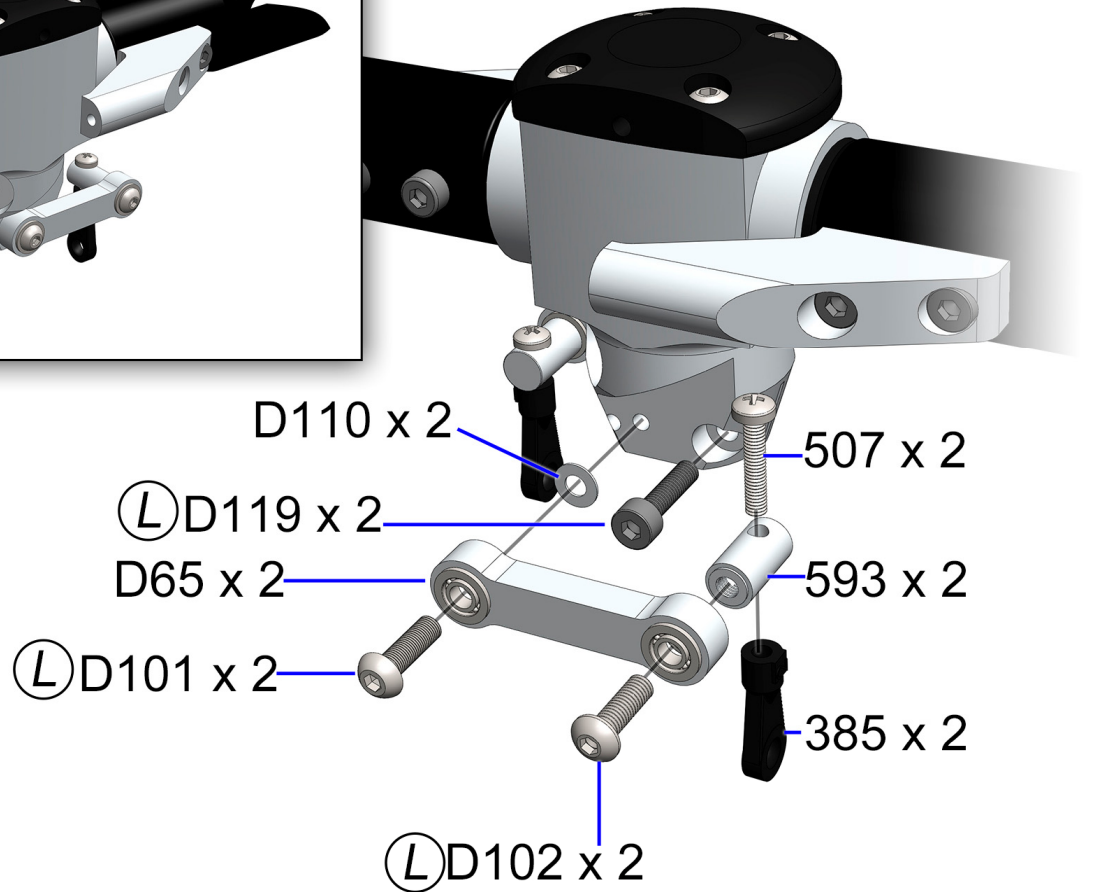

8 x 16
(blue)

8.2 x 16

580

521

(L) = Loctite 243

minicopter

Diabolo 800+

29