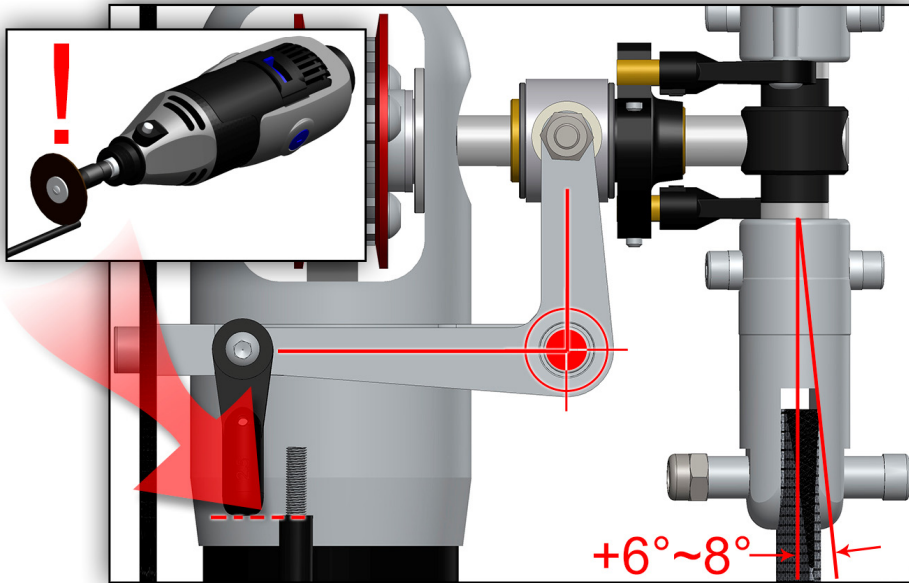

34

minicopter

Diabolo 800+

35

minicopter

Diabolo 800+

36

∅ 1.8mm
(5/64")